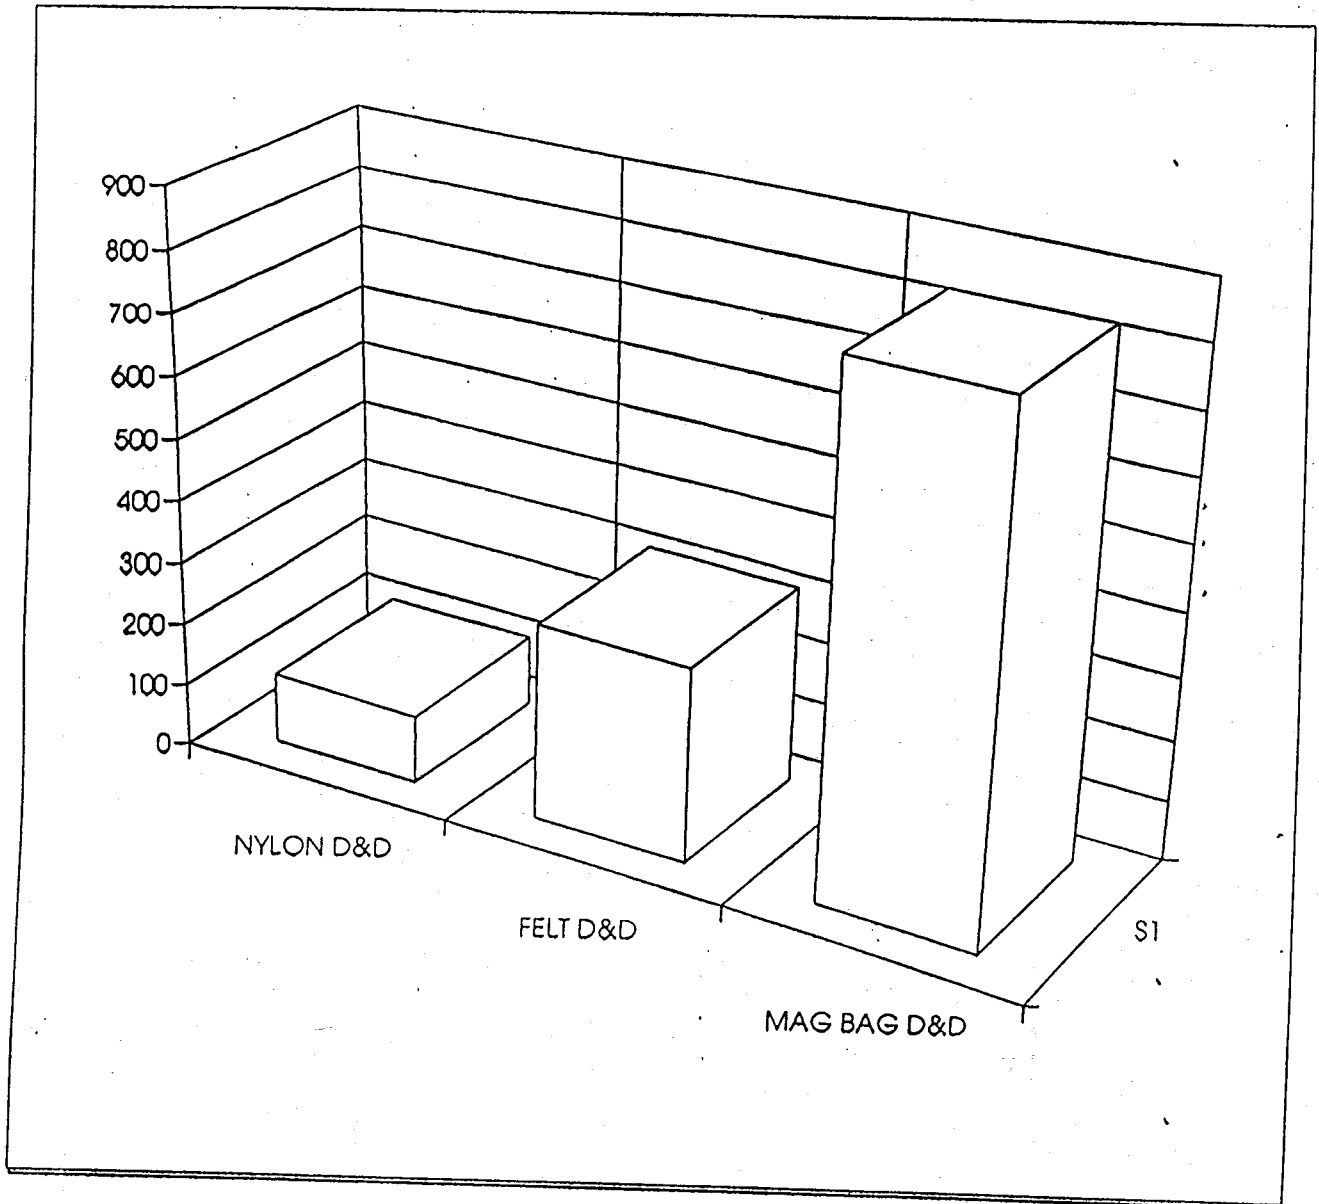

AUTOMOTIVE
ASSEMBLY PLANT

NYLON - FELT- MAG BAG COMPARISON

6-17-93
D+ D = DIRTY + DRY

PHOSPHATE SYSTEM

200 MICRON BAGS

STAGE 1 HOUSING # 1